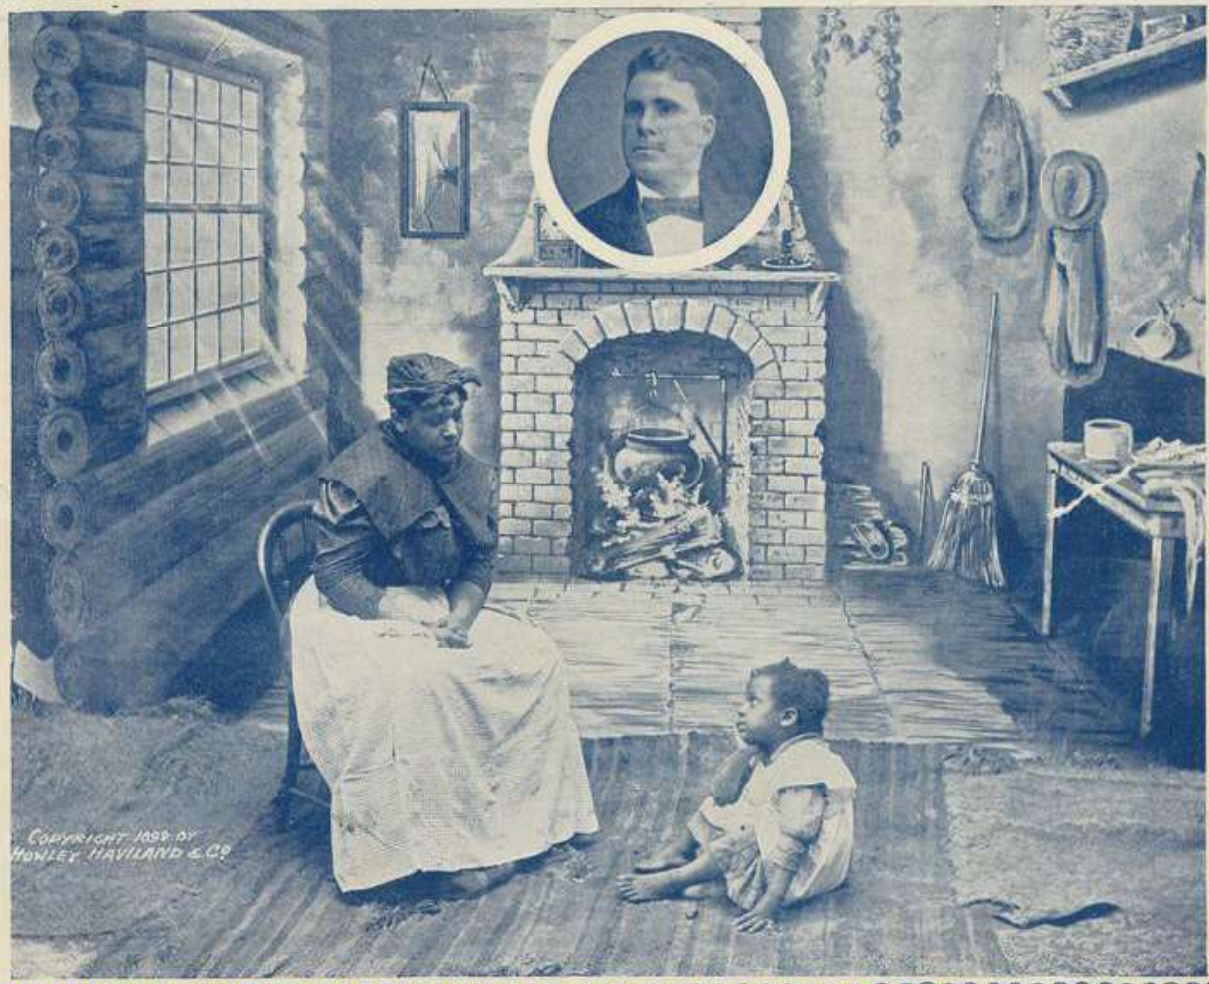

Sung Nightly with Tremendous Success by CHAS. KEELY, of FIDELITY and DOCKLAND & DISTRICT

LITTLE BLACK ME

(A PATHETIC STORY IN VERSE & MELODY).

BY
THURLAND CHATTAWAY.

COMPOSER OF
"MANDY LEE." "THE NEW YORK GIRL" ETC.

By the composer of "Mandy Lee" and "Little Black Me"

THURLAND CHATTAWAY.

A song that is entirely unique, told in an original way. A melody that is beautiful, and a story that is sweetly pretty. We have published songs that have gone into thousands of homes, have delighted millions of hearers. We never published one that we could speak of in higher praise than

"A FLOWER FROM THE GARDEN OF LIFE."

Ask for it; you will find it is all that we have said of it and more. The Chorus is:

She is a flower from the garden of life, fairest of all to me,
Promise that you will always faithful be,
Don't let the light of your love fade away, remember that she's your wife,
So watch her with care, this blossom so rare, a flower from the garden of life.